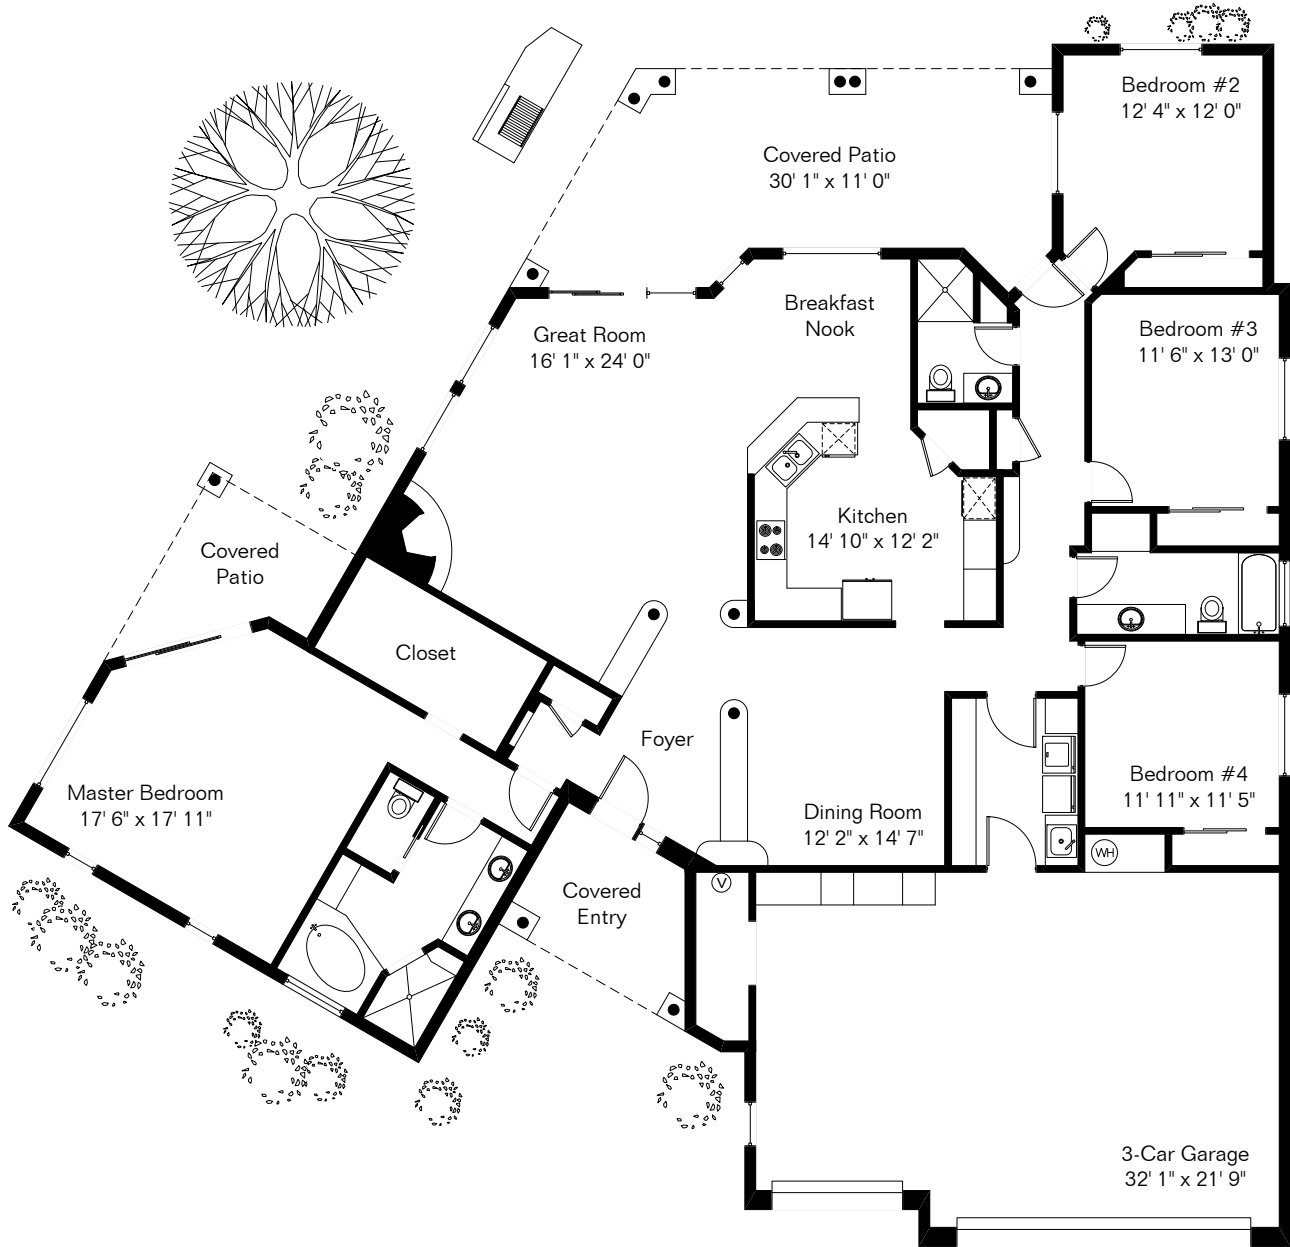

The square footages and room size information are deemed to be reliable but are not guaranteed and should be independently verified.

771 W Sedona Ridge Pl

Living Area 2,611 Sq Ft
Garage 792 Sq Ft
Covered Patio 353 Sq Ft

Site Visit June 2018

Copyright 2018 Floor Plans First! LLC
All Rights Reserved.

www.FloorPlansFirst.com

Toll Free (877) 887-1500
Voice (520) 881-1500
Fax (520) 791-7701

Floor Plans First!
See the Floor Plan First!